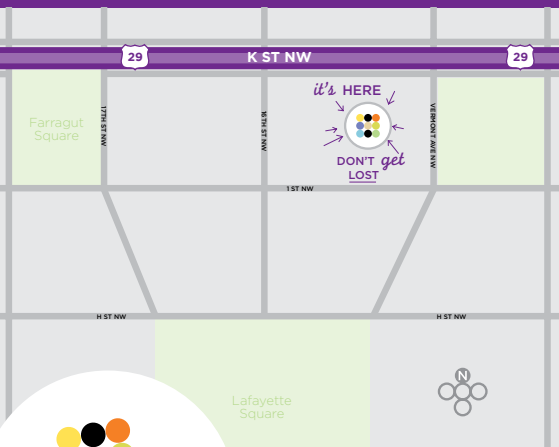

24/7 EAT & DRINK

- a.m. Kitchen Skillet™ is free with your stay and always has plenty to choose from with hot breakfast items, fresh fruit and more
Weekdays 6:30-9:00 a.m.
Weekends 7:00-10:00 a.m.
- 24/7 Gallery Menu offers freshly prepared meals any time day or night
- 24/7 Gallery Market offers perfectly packaged grab 'n go items, from snacks and sandwiches to pastries and sweets
- Coffee to Cocktails Bar offers specialty beverages made with Starbucks® espresso roast and a variety of premium beers, wines & cocktails
- Ellipse Rooftop Bar features happy hour weekdays, with spectacular view of downtown DC

NOW OVER 200 *hotel locations AND COUNTING*, SO YOU'LL NEVER HAVE
TO SETTLE FOR ANY PLACE LESS THAN HYATT PLACE

HYATT PLACE WASHINGTON DC/ WHITE HOUSE

1522 K Steet NW

Washington, D.C. 20005, USA

P 202 830 1900